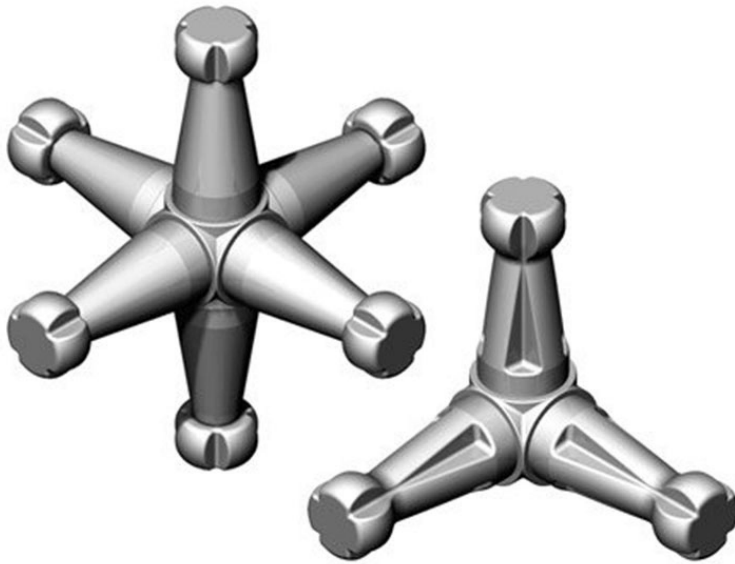

ABSTRACTA

CONNECTORS

What you don't see in our assembled display and space frame system is what gives Abstracta its strength and assures its creativity.

Abstracta's original connectors are best used in semi permanent to permanent displays, and furniture. The use of 90° die-cast metal-alloy connectors inserted into the ends of seam-welded heavy gauge steel tubing makes our system strong and sturdy.

CubitZ Connectors are designed especially for use where the displays/shelving may be put together and taken down often, such as trade shows and arts and crafts fairs.

[See more on Connectors on our Website.](#)