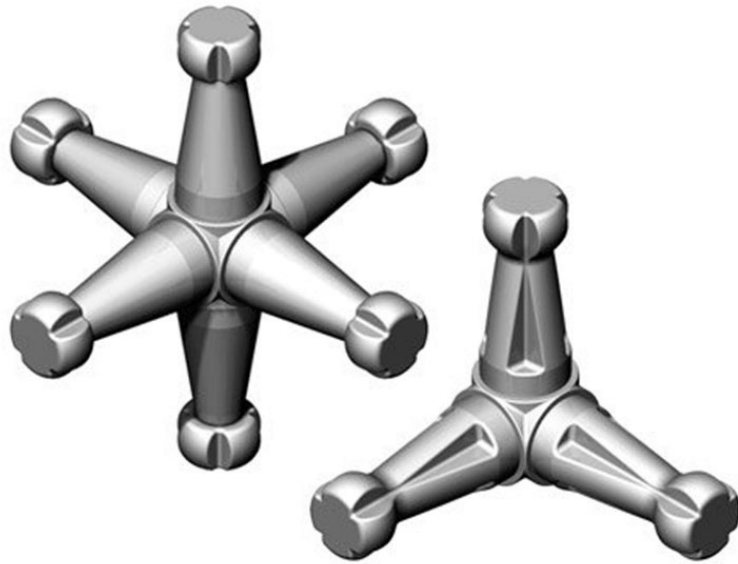

ABSTRACTA

CONNECTORS

What you don't see in our assembled display and space frame system is what gives Abstracta its strength and assures its creativity.

Abstracta's original connectors are best used in semi permanent to permanent displays, and furniture. The use of 90° die-cast metal-alloy connectors inserted into the ends of seam-welded heavy gauge steel tubing makes our system strong and sturdy.

Cubitz Connectors are designed especially for use where the displays/shelving may be put together and taken down often, such as trade shows and arts and crafts fairs.

[See more on Connectors on our Website.](#)