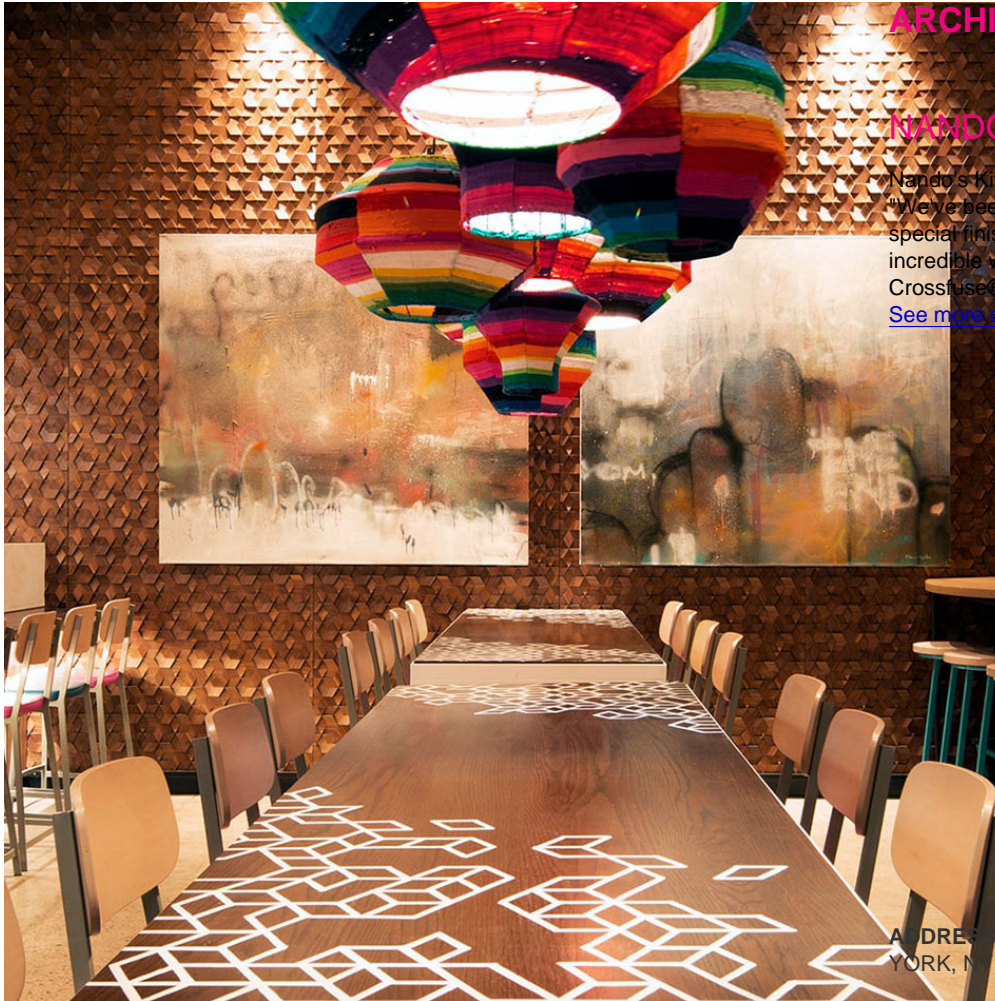

ARCHITECTURAL SYSTEMS INC

NANDO'S KITCHENER

Nando's Kitchener, Ontario, Canada

"We've been working with ASI since the beginning and they've always provided really unique very special finishes for our projects and our clients and we've always been very happy. We're looking for incredible wood with warmth and texture that will provide a beautiful backdrop, and that's where the Crosshatch® Wood Panels really provided all of that."

[See more on Nando's Kitchener on our Website.](#)

ADDRESS: ASI | ARCHITECTURAL SYSTEMS, INC. 256 W. 36TH STREET TENTH FLOOR NEW YORK, NY 10018

CALL:

Visual Market Retail (VMR) is a division of wests Design Consultants Limited Copyright © 2021
Visual Market Retail

WWW.VISUALMARKETRETAIL.COM ACTION@VISUALMARKETRETAIL.COM TEL: 212 835 0625