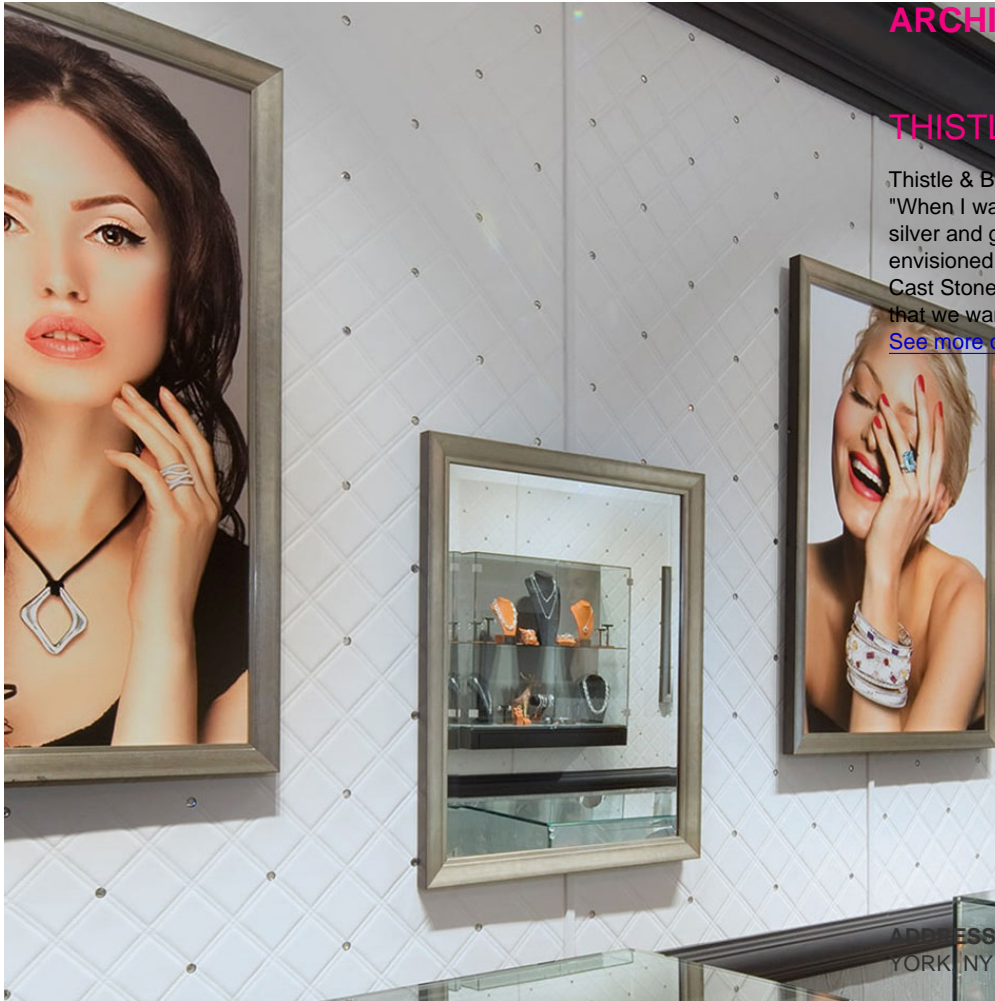

ARCHITECTURAL SYSTEMS INC

THISTLE & BEE TOO

Thistle & Bee Too, New York, NY

"When I was approached to design a new retail shop concept for a global manufacturer of sterling silver and gem stones, I knew a visit to the ASI Showroom would provide me with the materials I envisioned for the interior and exterior of this jewelry store. The range of Ornamental Surfaces and Cast Stone Dimensional Panels created the 'wow' factor and cutting edge interpretation of modernity that we wanted."

[See more on Thistle & Bee Too on our Website.](#)

ADDRESS: ASI | ARCHITECTURAL SYSTEMS, INC. 256 W. 36TH STREET TENTH FLOOR NEW YORK, NY 10018

CALL:

Visual Market Retail (VMR) is a division of wests Design Consultants Limited Copyright © 2021
Visual Market Retail

WWW.VISUALMARKETRETAIL.COM ACTION@VISUALMARKETRETAIL.COM TEL: 212 835 0625