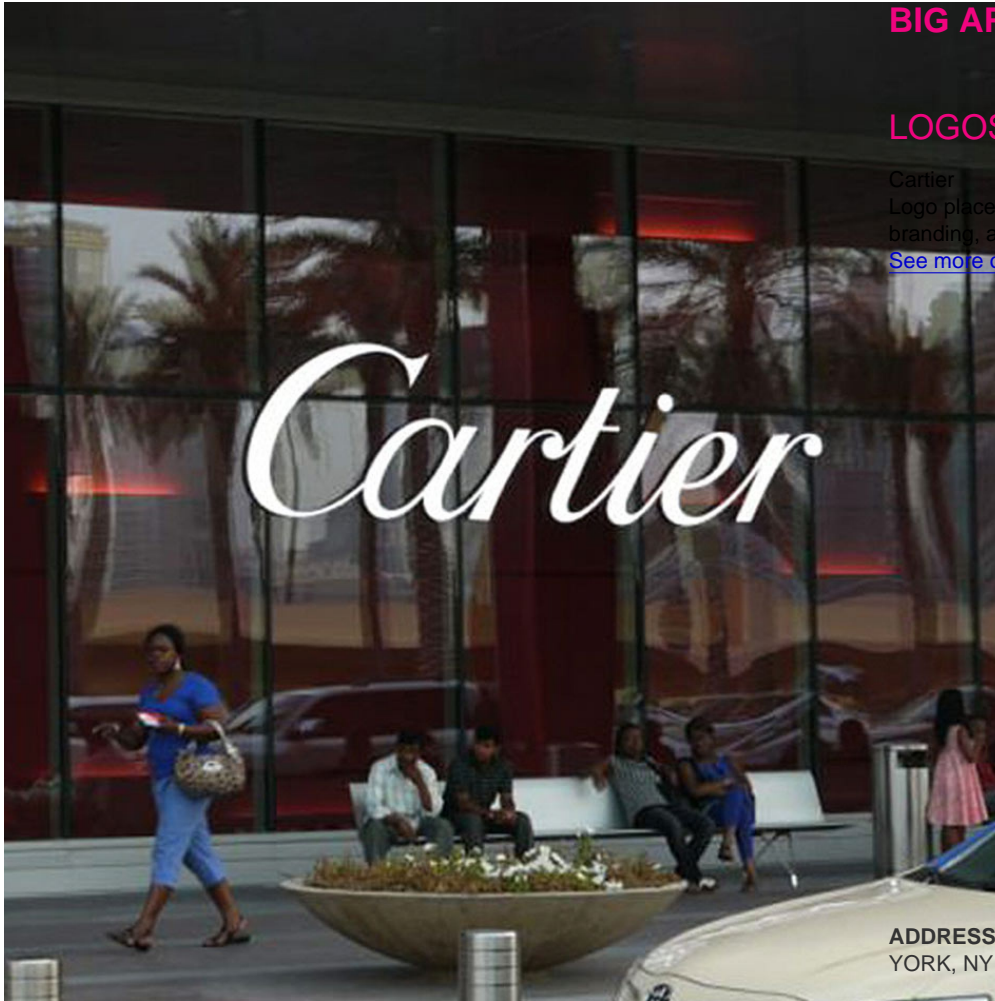

BIG APPLE VISUAL GROUP

LOGOS

Cartier

Logo placement and display solutions combining nearly any material with metal etching, wood branding, and digital or physical moving elements.

[See more on Logos on our Website.](#)