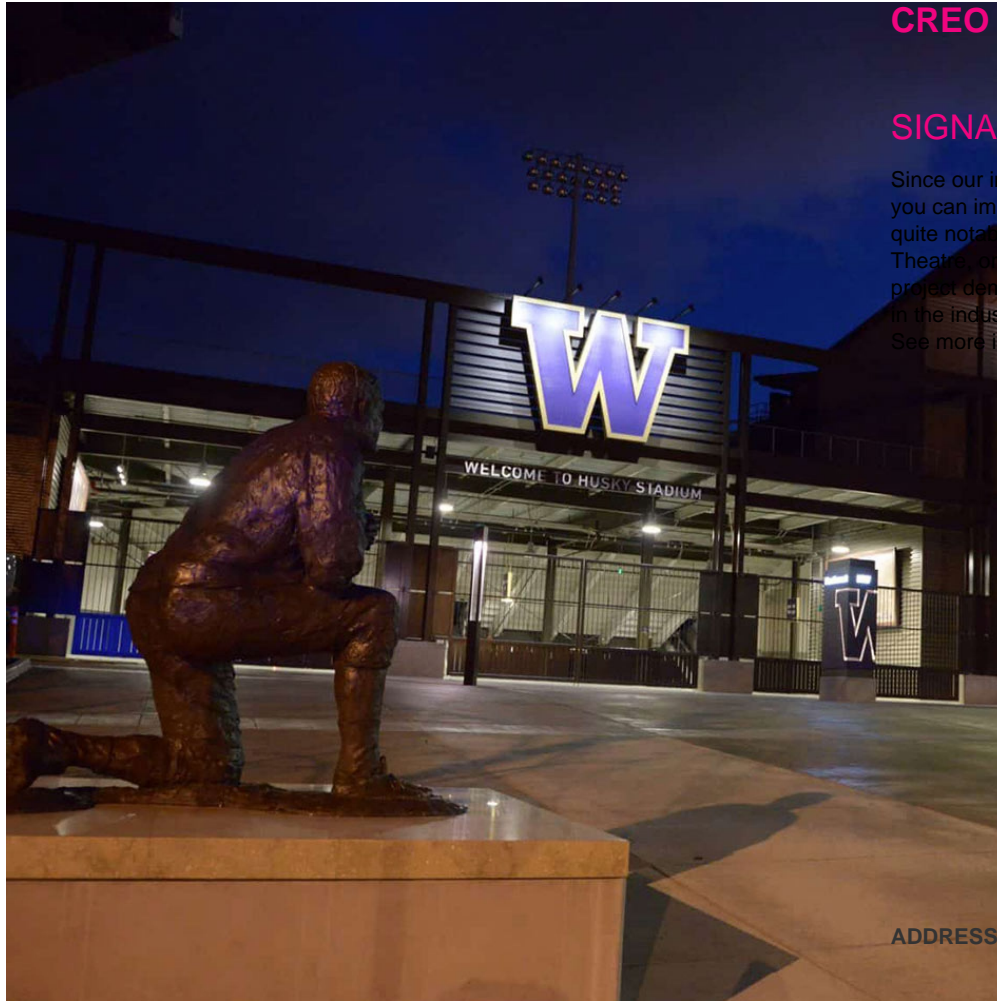

CREO INDUSTRIAL ARTS

SIGNAGE

Since our inception in the mid 1980s, we've had the opportunity to fabricate nearly every kind of sign you can imagine, for virtually every possible venue. Many of those projects and venues have been quite notable, such as the roof top sign at the Americana at Brand, the rotating sign at the 5th Avenue Theatre, or the many different signs found at Disneyland attractions around the world. Whatever your project demands, CREO has the skill and expertise to build it with quality and efficiency unsurpassed in the industry.

See more information at www.creointustrialarts.com

ADDRESS: CREO INDUSTRIAL ARTS 8329 216TH STREET SE WOODINVILLE, WA 98072 CALL: 75 7444

Visual Market Retail (VMR) is a division of West's Design Consultants Limited Copyright © 2021
Visual Market Retail

WWW.VISUALMARKETRETAIL.COM ACTION@VISUALMARKETRETAIL.COM TEL: 212 835 0625