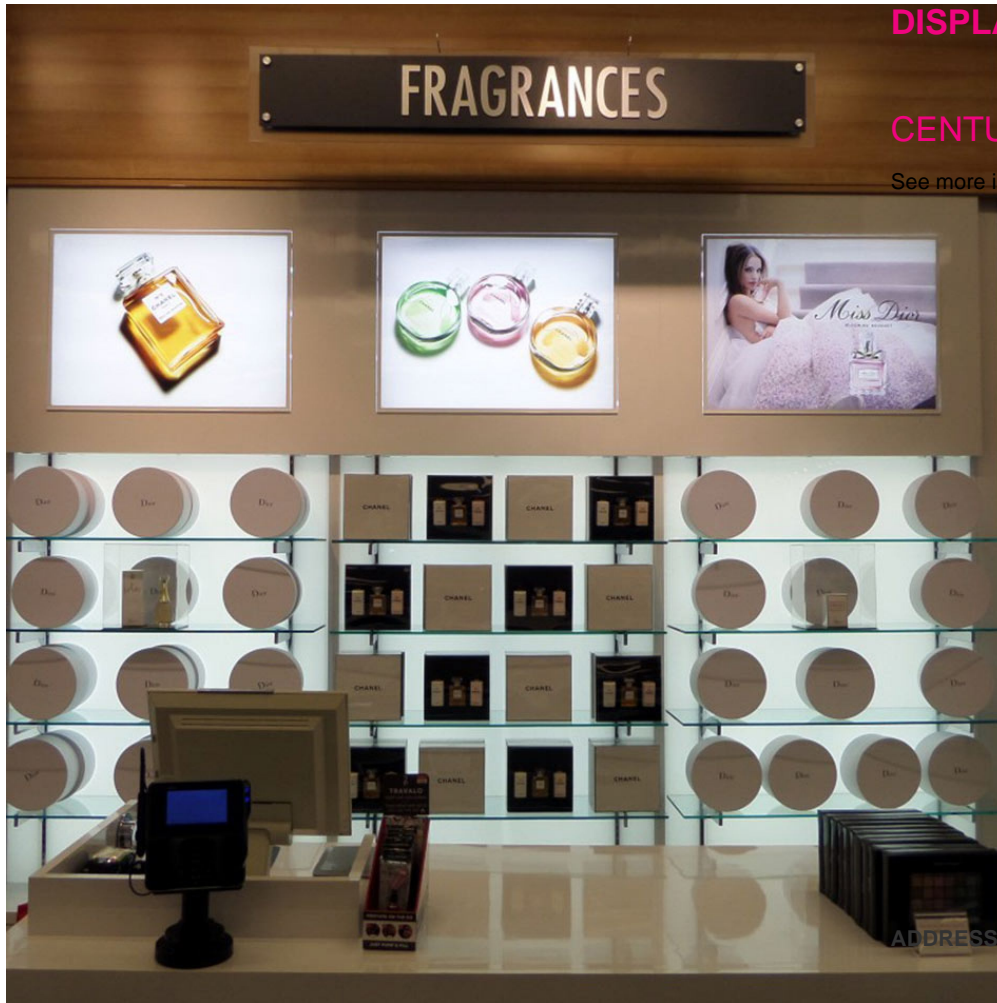

DISPLAY CRAFT MANUFACTURING

CENTURY 21 RETAIL DISPLAYS

See more information at www.displaycraftmfg.com

ADDRESS: 3939 WASHINGTON BLVD. BALTIMORE, MD 21227 CALL:

410 242 0400 ~~WEBSITE~~ ~~WWW.DISPLAYCRAFT~~