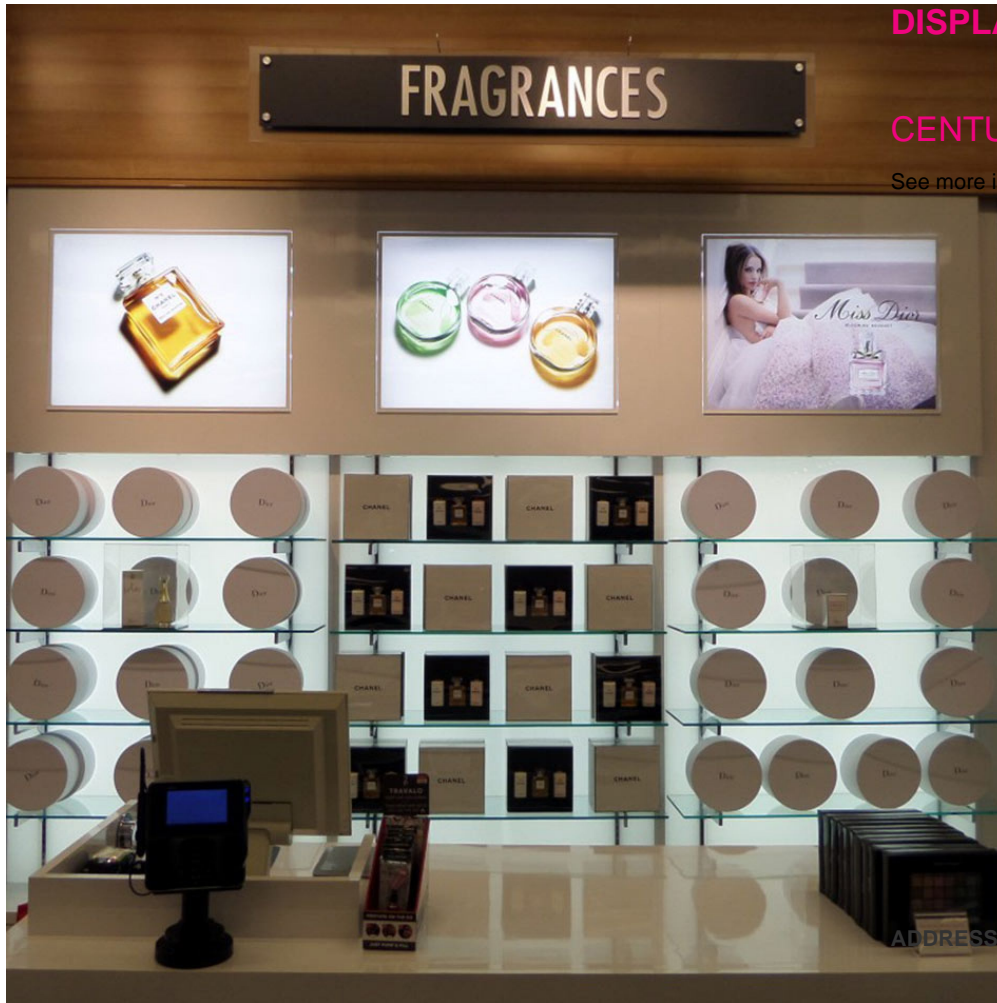

DISPLAY CRAFT MANUFACTURING

CENTURY 21 RETAIL DISPLAYS

See more information at www.displaycraftmfg.com

ADDRESS 3939 WASHINGTON BLVD. BALTIMORE, MD 21227 CALL:

410 242 0400 ~~WEBSITE~~ DISPLAYCRAFT

Visual Market Retail (VMR) is a division of wests Design Consultants Limited Copyright © 2021
Visual Market Retail