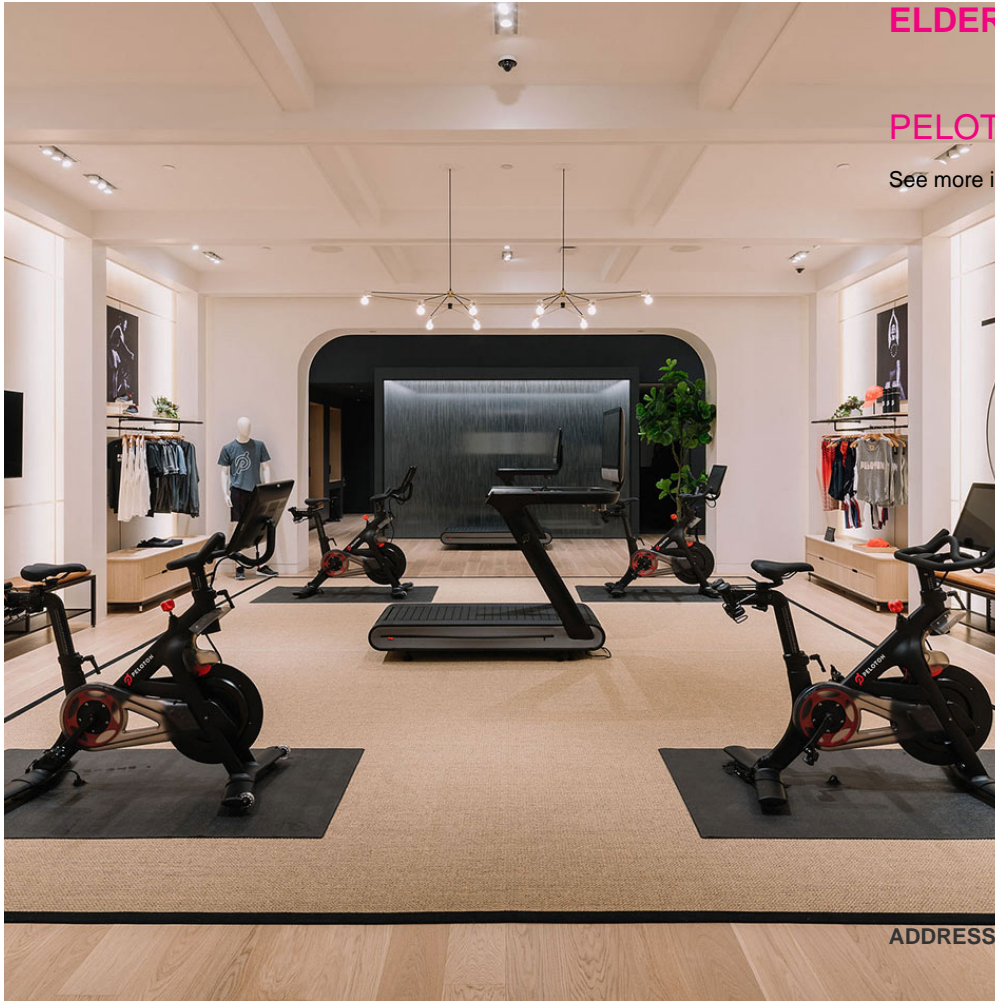

ELDER-JONES

PELOTON

See more information at www.elderjones.com

ADDRESS: 1120 E. 80TH STREET SUITE 211 BLOOMINGTON, MN 55420-1463 CALL:

(952) 345-6069 WEE

Visual Market Retail (VMR) is a division of wests Design Consultants Limited Copyright © 2021
Visual Market Retail