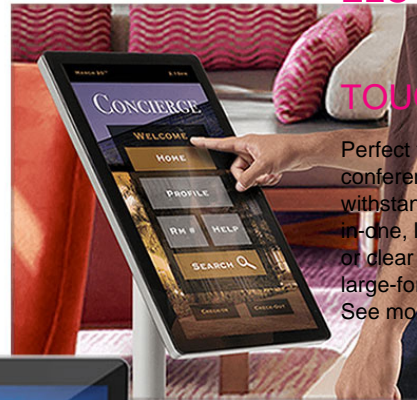

ELO

TOUCHSCREEN SIGNAGE

Perfect for everything from endless aisle and brand experiences to collaborative meetings, conferencing and whiteboarding, Elo touchscreen signage displays offer a sleek, slim design built to withstand the rigors of continuous commercial use. Easily turn the display into a powerful, 65-inch, all-in-one, life-size tablet by adding an Elo computer module. Available with either PCAP (with anti-glare or clear glass with anti-friction) or infrared (with anti-glare) touch technologies, the professional-grade, large-format display integrates easily into any environment. See more information at www.elotouch.com