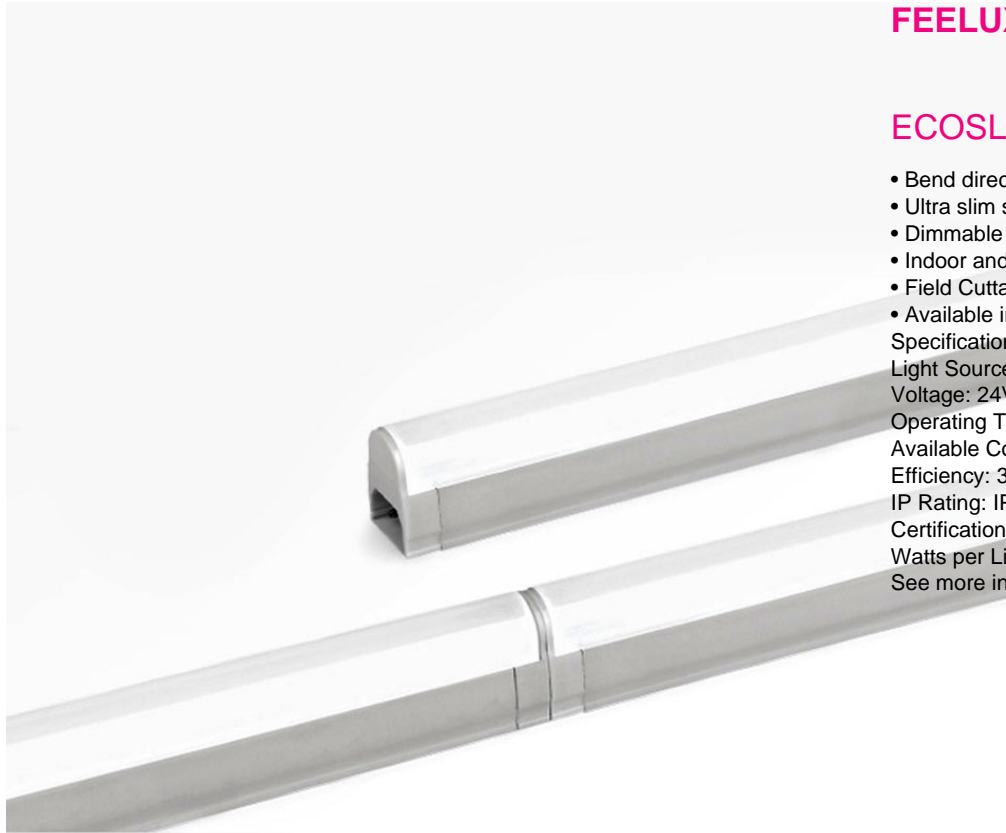

FEELUX LIGHTING

ECOSLIMLAMP LED

- Bend direction horizontal
- Ultra slim spot free illumination
- Dimmable with 0-10V, forward/reverse phase
- Indoor and outdoor application
- Field Cuttable (38.5mm) for customized length
- Available in standard lengths of 1, 2, 3, 4, 5M reels

Specifications

Light Source Type: LED

Voltage: 24V DC

Operating Temperature: 14? to 122? (-10? to 50?)

Available Color: 2200K, 2700K, 3000K, 3500K, 4000K, Blue, Red, Green

Efficiency: 33 lm/w

IP Rating: IP 65, IP 67

Certifications List: ETL, CE, CCC

Watts per Linear Foot: 3.8 W/ft

See more information at www.feeluxlighting.com

ADDRESS: 13000 NORTHWOODS PARKWAY SUITE 165 PEACHTREE CORNERS, GA 30071 **CALL:** 678 7005

Visual Market Retail (VMR) is a division of Wests Design Consultants Limited Copyright © 2021
Visual Market Retail

WWW.VISUALMARKETRETAIL.COM ACTION@VISUALMARKETRETAIL.COM TEL: 212 835
0625