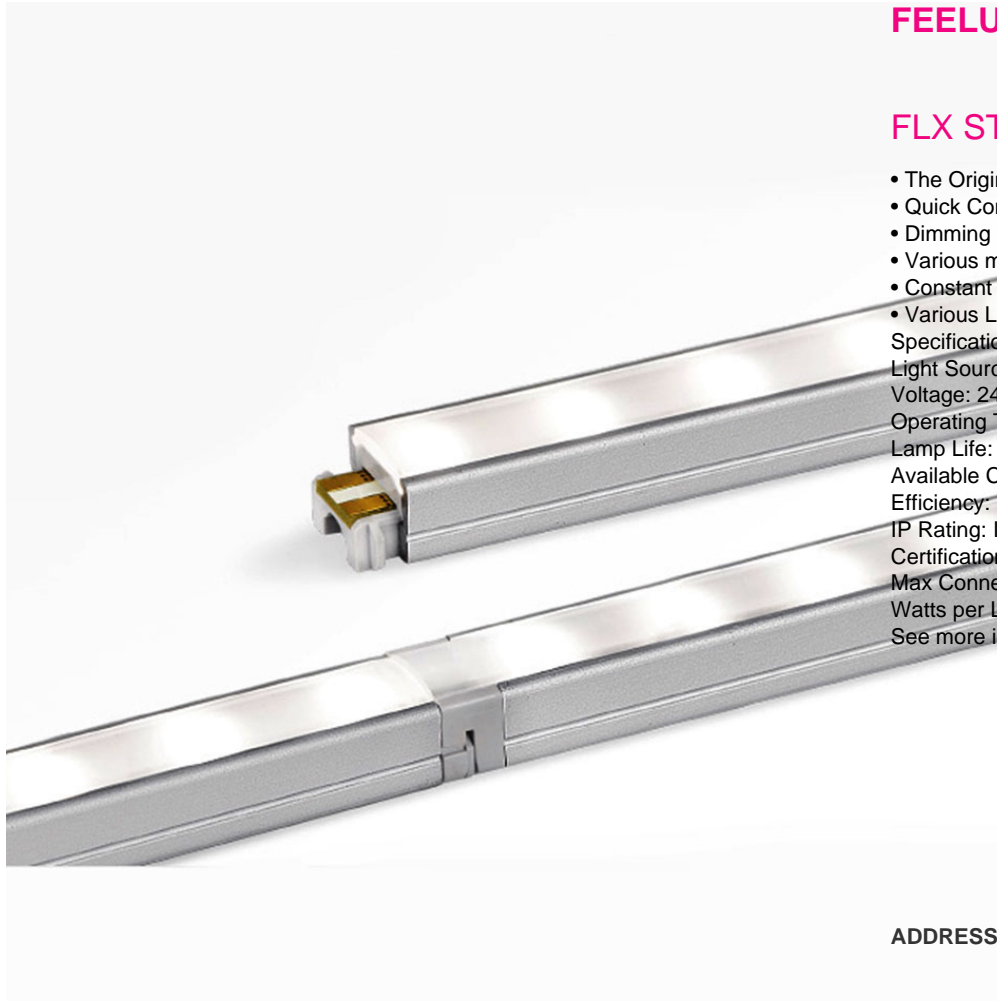

### FLX STIX NDV SERIES

- The Original Super Slim Linear LED
- Quick Connection System
- Dimming with Accessories
- Various mounting methods including magnetic
- Constant Voltage DC 24V Driver
- Various Lengths to Accomodate Installation Requirements

#### Specifications

Light Source Type: LED

Voltage: 24V DC

Operating Temperature: 32-113 °F (0-45 °C)

Lamp Life: 50,000hr / 70%

Available Color: 2700K, 3000K, 3500K, 4000K

Efficiency: 81.07lm/W

IP Rating: IP 20, Damp Location/Closet Approved

Certifications List: ETL, CE, EAC, CCC

Max Connection per Single Power Feed: 55W in one row (Single powerfeed)

Watts per Linear Foot: 3.84W/ft

See more information at [www.feeluxlighting.com](http://www.feeluxlighting.com)