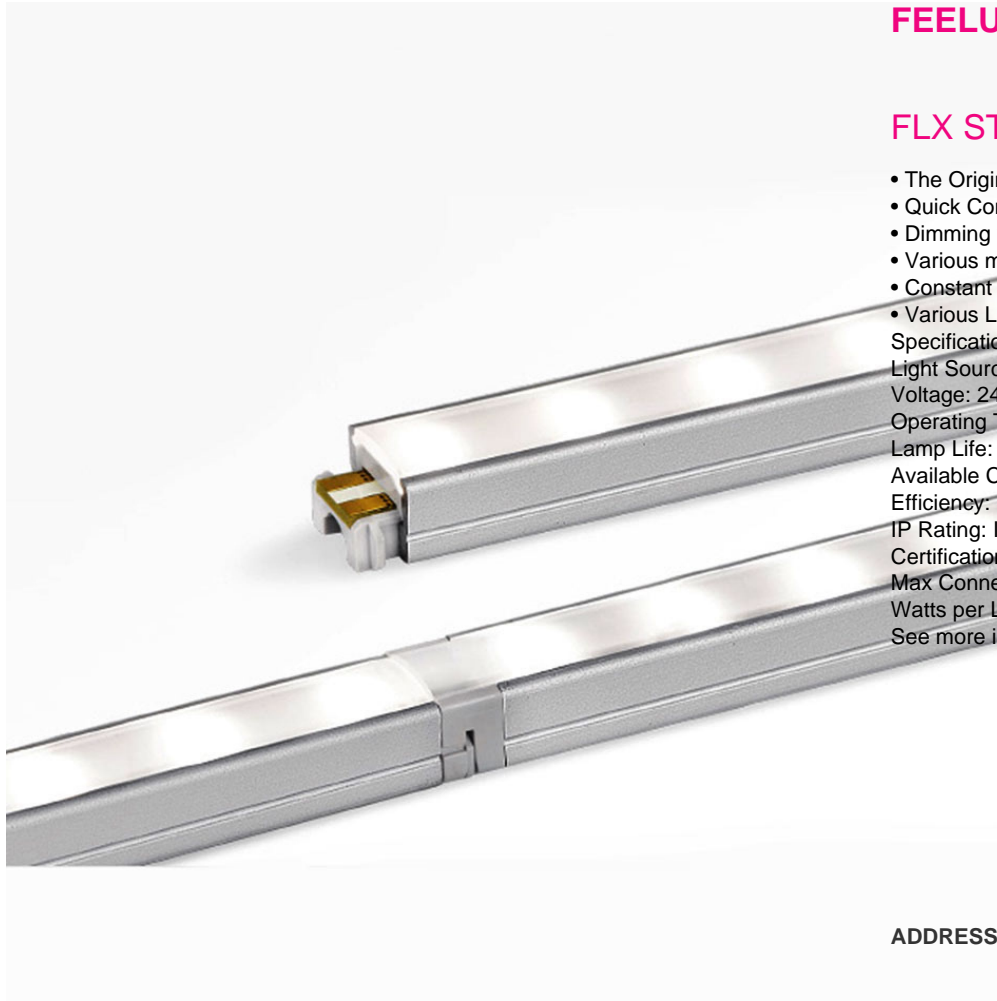

FEELUX LIGHTING

FLX STIX NDV SERIES

- The Original Super Slim Linear LED
- Quick Connection System
- Dimming with Accessories
- Various mounting methods including magnetic
- Constant Voltage DC 24V Driver
- Various Lengths to Accomodate Installation Requirements

Specifications

Light Source Type: LED

Voltage: 24V DC

Operating Temperature: 32-113 °F (0-45 °C)

Lamp Life: 50,000hr / 70%

Available Color: 2700K, 3000K, 3500K, 4000K

Efficiency: 81.07lm/W

IP Rating: IP 20, Damp Location/Closet Approved

Certifications List: ETL, CE, EAC, CCC

Max Connection per Single Power Feed: 55W in one row (Single powerfeed)

Watts per Linear Foot: 3.84W/ft

See more information at www.feeluxlighting.com

ADDRESS: 13000 NORTHWOODS PARKWAY SUITE 165 PEACHTREE CORNERS, GA 30071 **CALL:** 678 7005