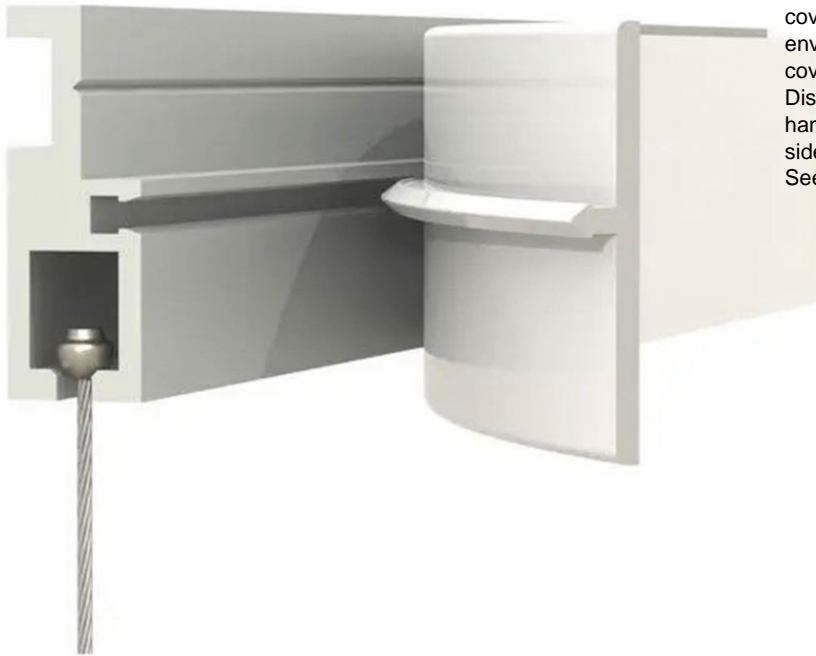

GRIPLOCK® SYSTEMS

ART WALL TRACK

Redesigned to hold more weight per suspension point (up to 150 lbs. from the original 50 lbs.), the new Art Wall Track is the same height and only slightly thicker than the original. The original PVC cover has been replaced with a more recyclable material, making it easier to install and better for the environment! ** Please note the updated Art Wall Track is not compatible with the old version of track cover.

Display your pictures or artwork in your home or office with this sturdy and elegant museum-quality art hanging system. The Art Wall Track makes it easy to hang, adjust the height and move from side to side all your pictures or fine art, without punching a bunch of holes in your wall.

See more information at www.griplocksystems.com

ADDRESS:GRIPLOCK® SYSTEMS, LLC 793 DUNCAN REIDVILLE RD. DUNCAN, SC 29334 U.S.A. **CALL:** 803-666-0064

Visual Market Retail (VMR) is a division of wests Design Consultants Limited Copyright © 2021
Visual Market Retail

WWW.VISUALMARKETRETAIL.COM ACTION@VISUALMARKETRETAIL.COM TEL: 212 835
0625