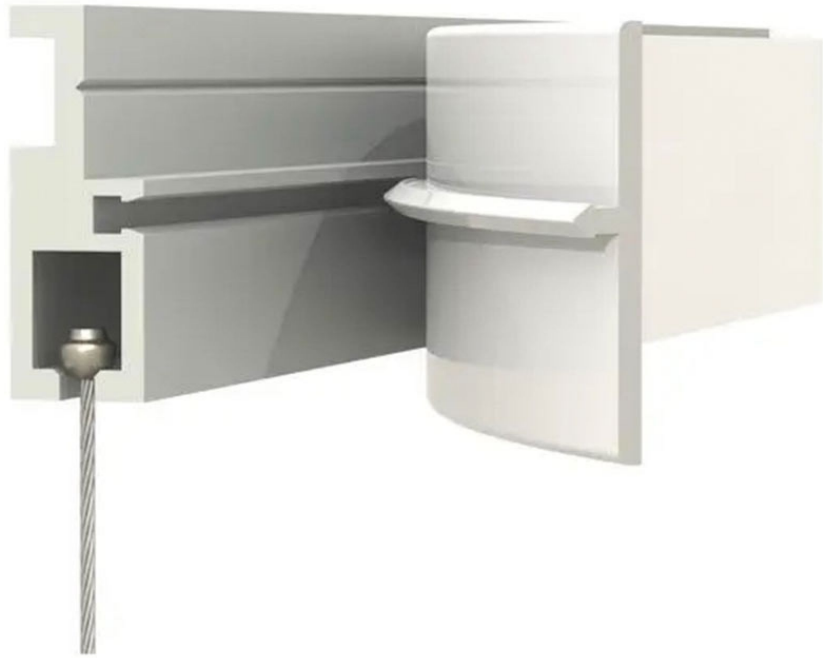

GRIPLOCK® SYSTEMS

ART WALL TRACK

Redesigned to hold more weight per suspension point (up to 150 lbs. from the original 50 lbs.), the new Art Wall Track is the same height and only slightly thicker than the original. The original PVC cover has been replaced with a more recyclable material, making it easier to install and better for the environment! ** Please note the updated Art Wall Track is not compatible with the old version of track cover. Display your pictures or artwork in your home or office with this sturdy and elegant museum-quality art hanging system. The Art Wall Track makes it easy to hang, adjust the height and move from side to side all your pictures or fine art, without punching a bunch of holes in your wall. See more information at www.griplocksystems.com