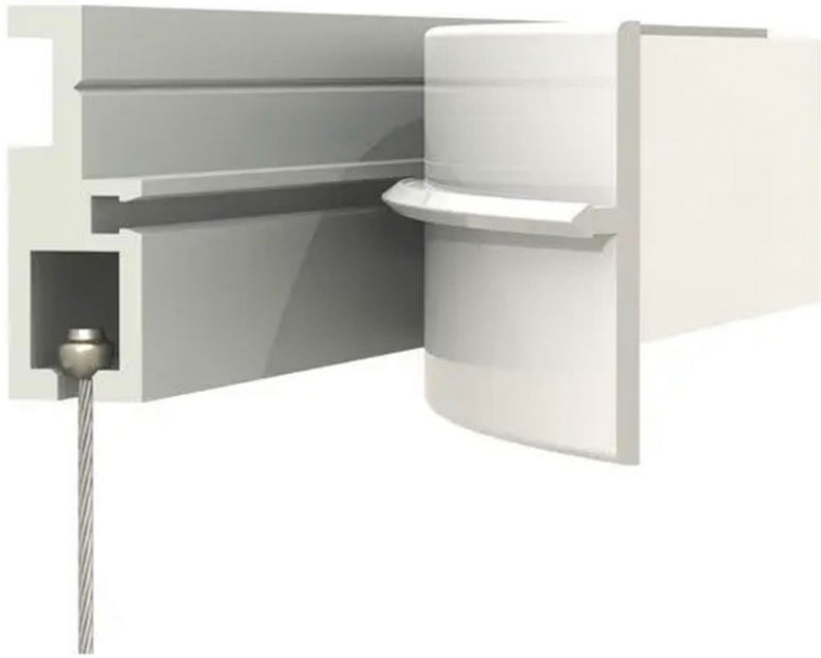

GRIPLOCK® SYSTEMS

ART WALL TRACK

Redesigned to hold more weight per suspension point (up to 150 lbs. from the original 50 lbs.), the new Art Wall Track is the same height and only slightly thicker than the original. The original PVC cover has been replaced with a more recyclable material, making it easier to install and better for the environment! ** Please note the updated Art Wall Track is not compatible with the old version of track cover. Display your pictures or artwork in your home or office with this sturdy and elegant museum-quality art hanging system. The Art Wall Track makes it easy to hang, adjust the height and move from side to side all your pictures or fine art, without punching a bunch of holes in your wall. See more information at www.griplocksystems.com