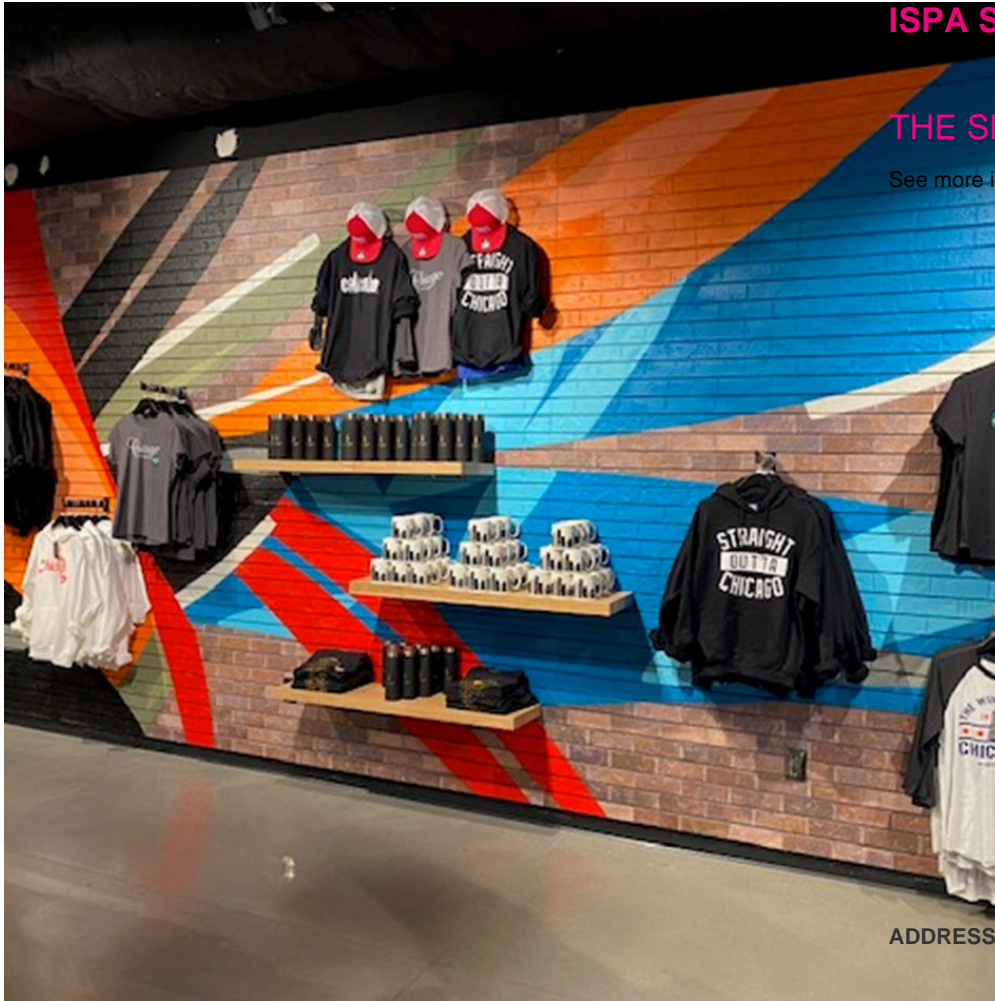

ISPA STORE FIXTURES

THE SKYDECK – WILLIS TOWER, CHICAGO

See more information at www.ispagroup.com

ADDRESS: 114 ARMSTRONG AVE. GEORGETOWN, ONL7G 2K5 ~~CALL~~ 416-272-2727

WEBSITE: [ISPA GROUP.COM](http://www.ispagroup.com)