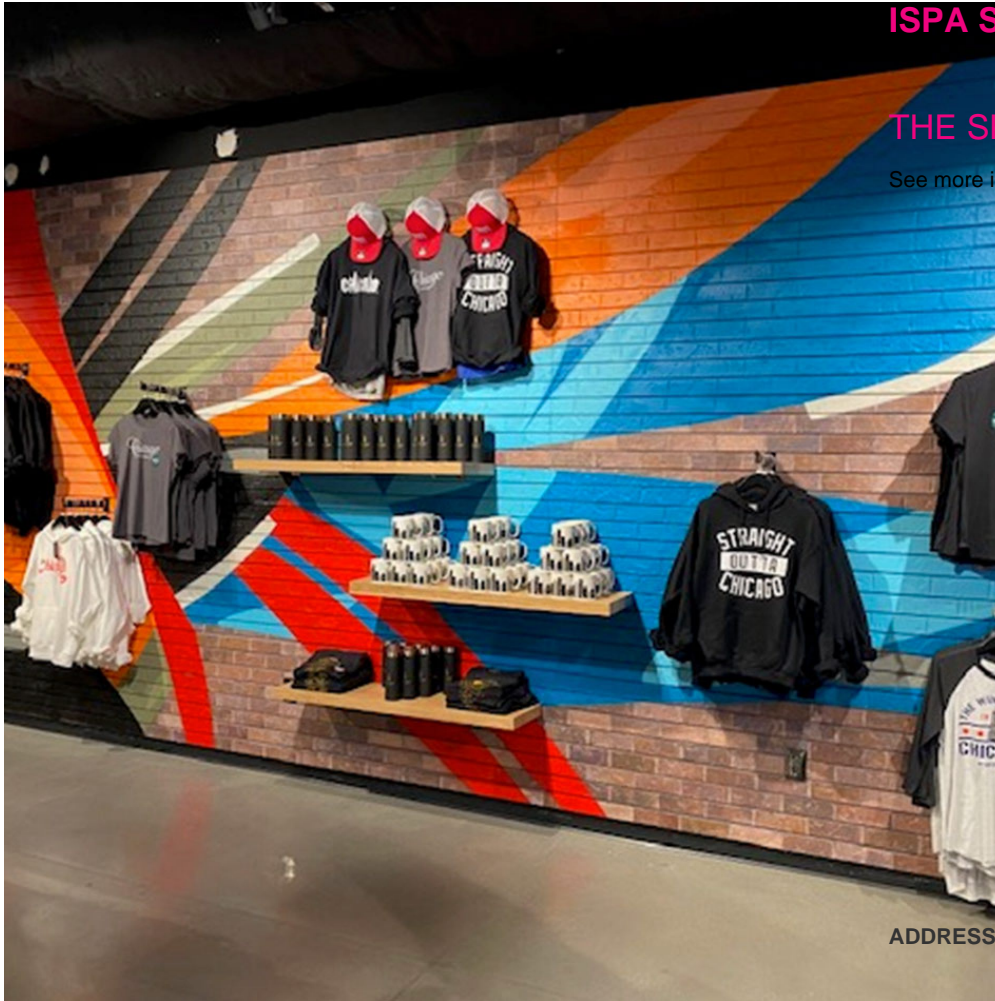

ISPA STORE FIXTURES

THE SKYDECK – WILLIS TOWER, CHICAGO

See more information at www.ispagroup.com

ADDRESS: 114 ARMSTRONG AVE. GEORGETOWN, ONL7G 2K5 ~~CALL~~ 416-222-2727

WEBSITE: WWW.ISPAGROUP.COM

Visual Market Retail (VMR) is a division of wests Design Consultants Limited Copyright © 2021
Visual Market Retail