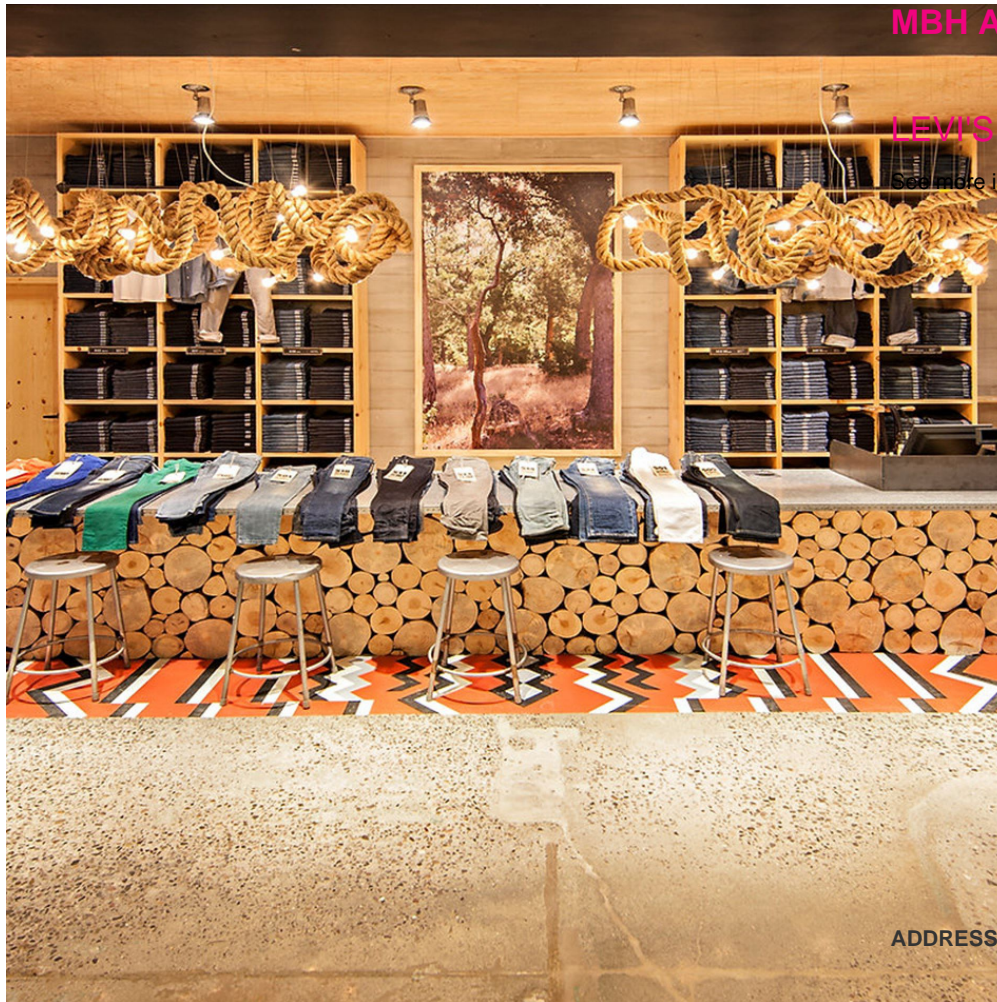

MBH ARCHITECTS

LEVI'S

See more information at www.mbharch.com

ADDRESS: 960 ATLANTIC AVE ALAMEDA CA 94501? CALL: 650 865 8663

WEBSITE: MBHARCH.COM

Visual Market Retail (VMR) is a division of wests Design Consultants Limited Copyright © 2021
Visual Market Retail