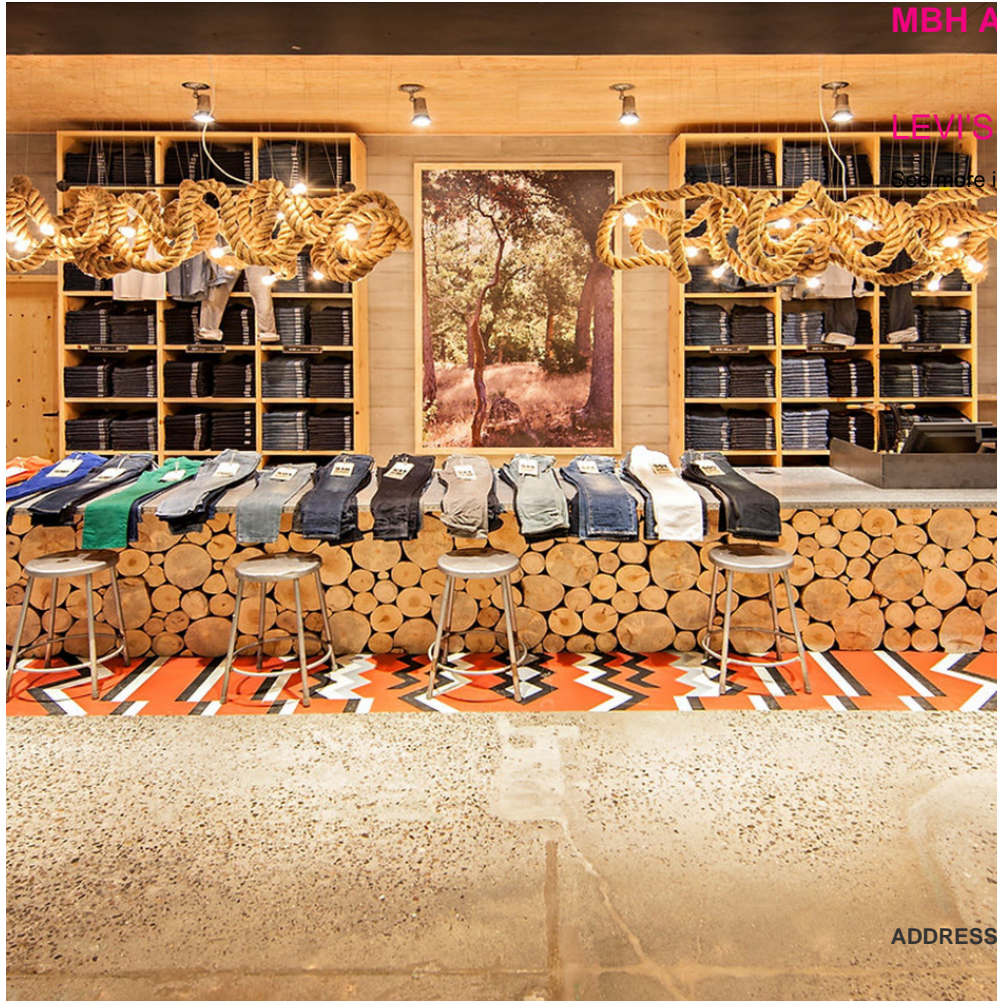

MBH ARCHITECTS

LEVI'S

See more information at www.mbharch.com

ADDRESS: 960 ATLANTIC AVE ALAMEDA CA 94501? CALL: 650 865 8663

WEBSITE: MBHARCH.COM

Visual Market Retail (VMR) is a division of wests Design Consultants Limited Copyright © 2021
Visual Market Retail