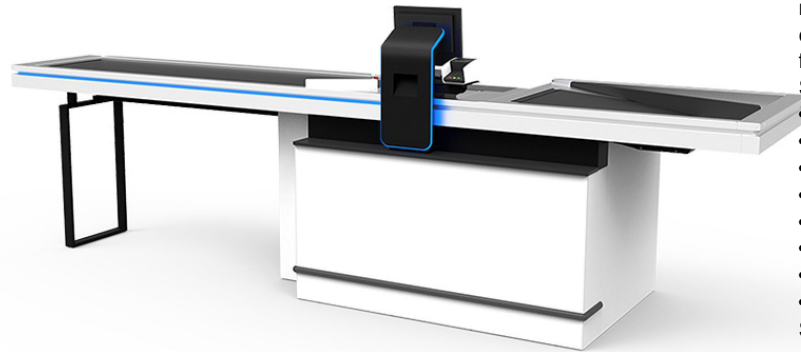

PAN OSTON

SLIM FAMILY

The SLIM Checkout solution delivers a front-end checkout with a uniform appearance that seamlessly integrates into your customer journey. It is made with a modular design that gives you the flexibility to customise the in-store checkout and its components to match your desired look and feel. The SLIM has easily recognisable touchpoints including the Core and Smart LEDs to further optimise your customer flow and experience.

Flexible hardware integration is included as a standard integral feature of the SLIM checkout. This makes it possible to integrate independent hardware from any company and to upgrade any of the components as new technology becomes available. In short, the SLIM checkout is a versatile and future-proof solution that meets the needs of every retailer.

Specifications

- Modular design
- Hardware independent
- Different executions
- Customizable Look & Feel
- Single & Back-to-Back
- High servicability
- Sustainable material use
- 95% recyclable

See more information at www.panoston.co.uk

ADDRESS:HERTZSTRAAT 18102 PK RAALTETHE NETHERLANDS **CALL:** +31 572 35 77 55**WEBSITE:**