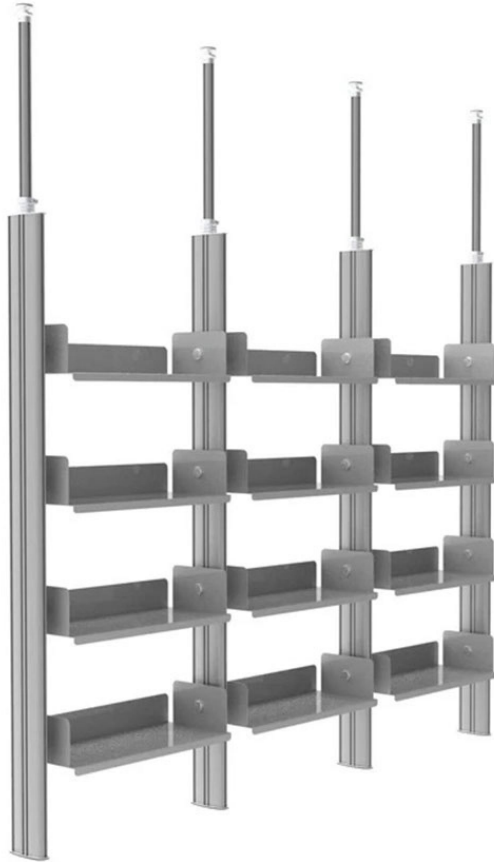

## RHO

### 3 SECTION OVAL TELESCOPIC BOOKCASE, 12 SHELVES

The library on telescopic columns fits into any decor. Quick and easy to install, the column can reach from 78 " (6'6 ") up to 132 " (11'0 "). The columns will allow efficient and scalable storage of your book collections since the shelves are easily and quickly adjusted in height. This unit fits easily into any decor.

The Illico telescopic system allows you to quickly relocate your bookcase unit without damaging your walls.

See more information at [www.rho.ca](http://www.rho.ca)

**ADDRESS:**8451, BOUL. PARKWAY MONTREAL (QC.)H1J 1M8 CANADA **CALL:** 514 9001