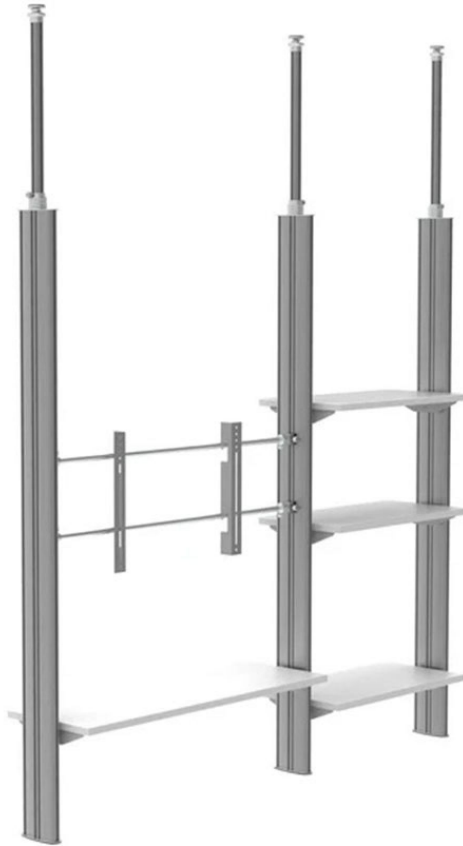

RHO

TELESCOPIC ENTERTAINMENT FURNITURE WITH STORAGE

The furniture assembled on telescopic columns makes it easy to move any assembly in space. The oval column allows for quick installation of this entertainment center, and the shelves allow for many configuration. The column allows the adaptation of all the sliders and accessories on 4 sides, offering infinite possibilities of evolution to your system.

See more information at www.rho.ca

ADDRESS:8451, BOUL. PARKWAY MONTREAL (QC.)H1J 1M8 CANADA **CALL:** 514 9001

WEBSITE: www.rho.ca

Visual Market Retail (VMR) is a division of Wests Design Consultants Limited Copyright © 2021
Visual Market Retail

WWW.VISUALMARKETRETAIL.COM ACTION@VISUALMARKETRETAIL.COM TEL: 212 835
0625