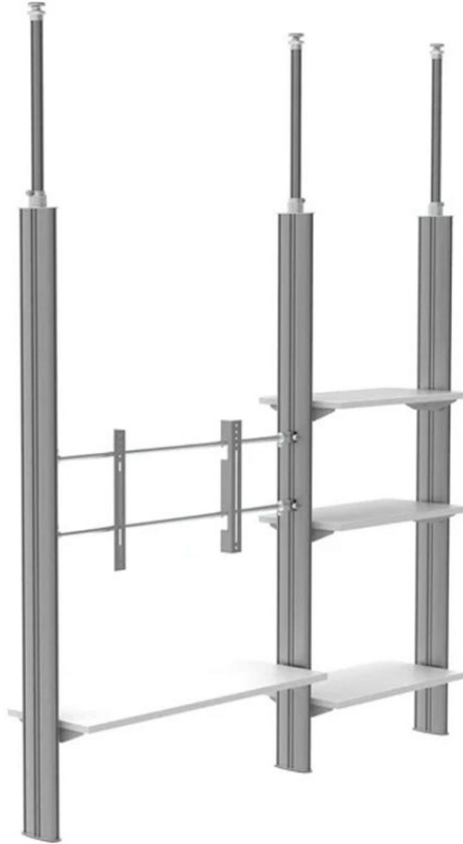

RHO

TELESCOPIC ENTERTAINMENT FURNITURE WITH STORAGE

The furniture assembled on telescopic columns makes it easy to move any assembly in space. The oval column allows for quick installation of this entertainment center, and the shelves allow for many configuration. The column allows the adaptation of all the sliders and accessories on 4 sides, offering infinite possibilities of evolution to your system.

See more information at www.rho.ca

ADDRESS:8451, BOUL. PARKWAY MONTREAL (QC.)H1J 1M8 CANADA **CALL:** 514 9001

WEBSITE: www.rho.ca

Visual Market Retail (VMR) is a division of Wests Design Consultants Limited Copyright © 2021
Visual Market Retail

WWW.VISUALMARKETRETAIL.COM ACTION@VISUALMARKETRETAIL.COM TEL: 212 835
0625