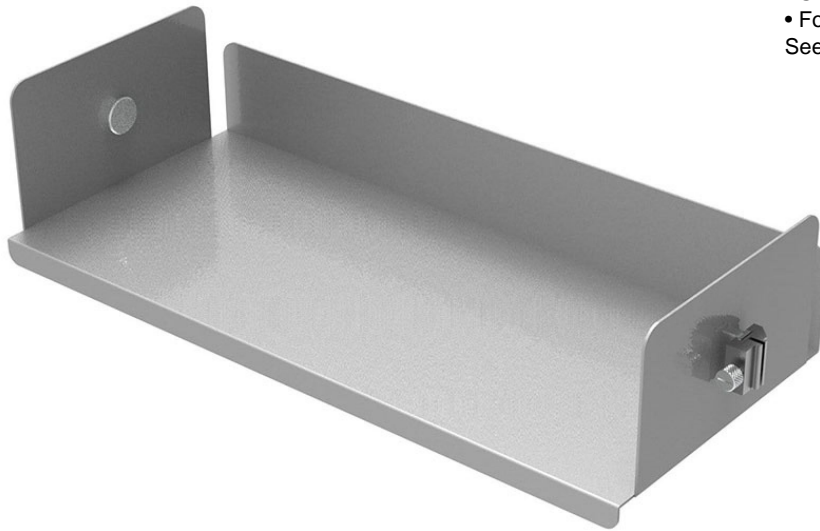

RHO

U-SHAPED ALUMINIUM SHELF

- Including 2 adapters on spline slides
 - Shelf size: 28" x 12" x 6" (711.2 x 304.8 x 152.4 mm)
 - For mounting: 32" (812.8 mm) c/c
- See more information at www.rho.ca

ADDRESS:8451, BOUL. PARKWAY MONTREAL (QC.)H1J 1M8 CANADA **CALL:** 514 9001