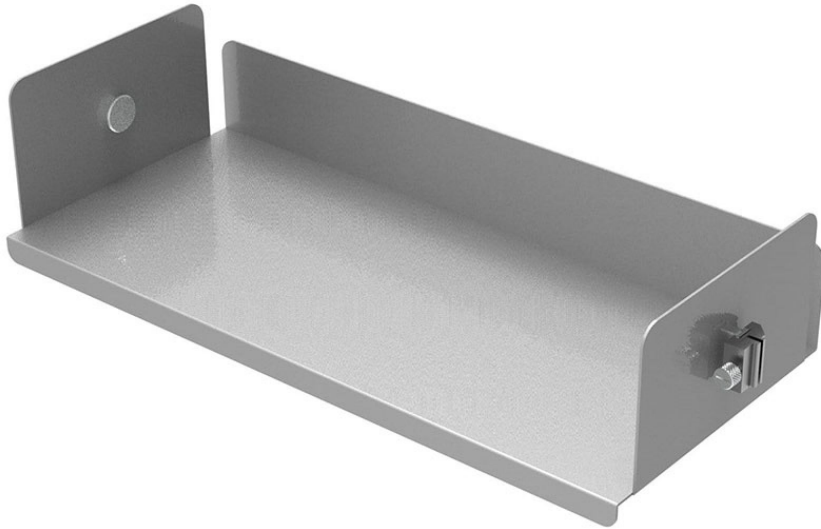

RHO

U-SHAPED ALUMINIUM SHELF

- Including 2 adapters on spline slides
 - Shelf size: 28" x 12" x 6" (711.2 x 304.8 x 152.4 mm)
 - For mounting: 32" (812.8 mm) c/c
- See more information at www.rho.ca

ADDRESS:8451, BOUL. PARKWAY MONTREAL (QC.)H1J 1M8 CANADA
CALL:514 351 9001
WEBSITE:WWW.RHO.CA