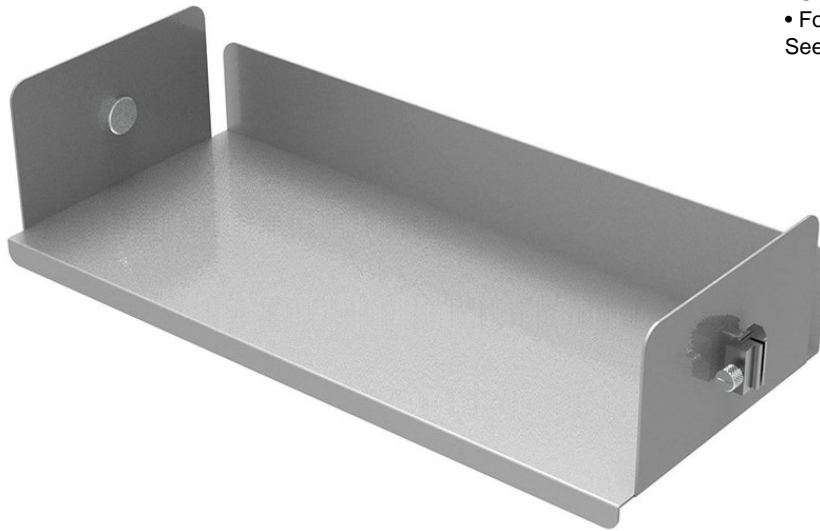

## RHO

### U-SHAPED ALUMINIUM SHELF

- Including 2 adapters on spline slides
  - Shelf size: 28" x 12" x 6" (711.2 x 304.8 x 152.4 mm)
  - For mounting: 32" (812.8 mm) c/c
- See more information at [www.rho.ca](http://www.rho.ca)