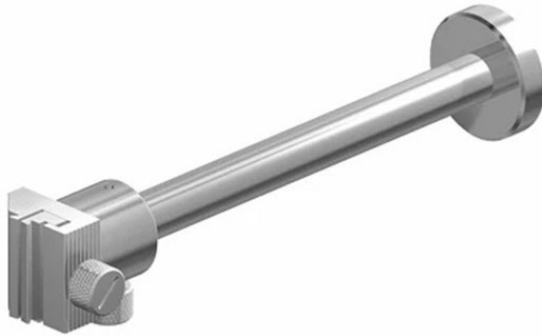

### WALL BRACKET WITH ROD

- Wall bracket 3/4" (19 mm) diameter aluminum rod on slider (from wall to center of pole).

Dimensions :

- 4.5 x 2.5 x 2.5"
- 8.5 x 2.5 x 2.5"
- 10.5 x 2.5 x 2.5"
- 13.5 x 2.5 x 2.5"