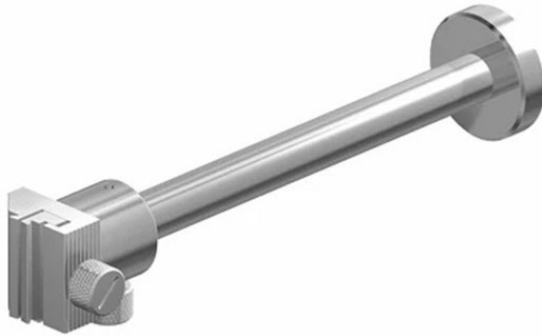

RHO

WALL BRACKET WITH ROD

- Wall bracket 3/4" (19 mm) diameter aluminum rod on slider (from wall to center of pole).

Dimensions :

- 4.5 x 2.5 x 2.5"
- 8.5 x 2.5 x 2.5"
- 10.5 x 2.5 x 2.5"
- 13.5 x 2.5 x 2.5"

See more information at www.rho.ca

ADDRESS:8451, BOUL. PARKWAY MONTREAL (QC.)H1J 1M8 CANADA **CALL:** 514 9001

WEBSITE: www.rho.ca

Visual Market Retail (VMR) is a division of wests Design Consultants Limited Copyright © 2021
Visual Market Retail

WWW.VISUALMARKETRETAIL.COM ACTION@VISUALMARKETRETAIL.COM TEL: 212 835
0625