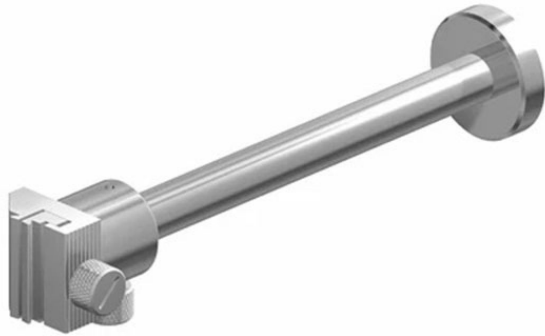

RHO

WALL BRACKET WITH ROD

- Wall bracket 3/4" (19 mm) diameter aluminum rod on slider (from wall to center of pole).

Dimensions :

- 4.5 x 2.5 x 2.5"
- 8.5 x 2.5 x 2.5"
- 10.5 x 2.5 x 2.5"
- 13.5 x 2.5 x 2.5"

See more information at www.rho.ca

ADDRESS:8451, BOUL. PARKWAY MONTREAL (QC.) H1J 1M8 CANADA

CALL:514 351 9001

WEBSITE:WWW.RHO.CA