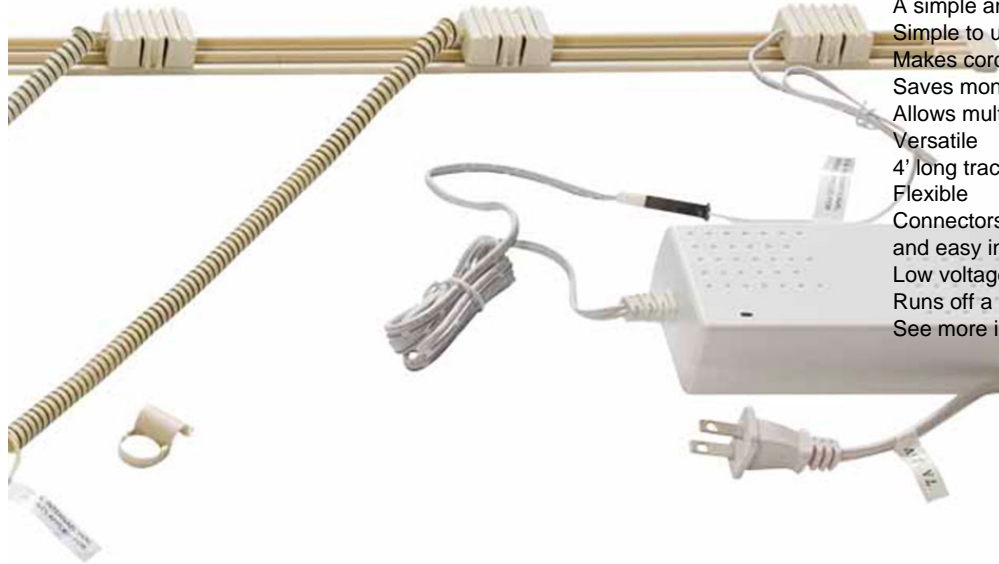

### HIGHLIGHT POWER SYSTEM

Low voltage lighting and other devices connect via coiled wires to the slim power track.  
A simple and effective low voltage power system for retail fixtures.

Simple to use

Makes cord management fast and easy and simplifies planogram resets and shelf repositioning.

Saves money

Allows multiple devices to connect to one power track, eliminating redundant power supplies.

Versatile

4' long track can be attached directly to peg wall or with brackets to slotted uprights.

Flexible

Connectors, from low voltage devices, can be placed anywhere along the track, providing flexibility and easy installation.

Low voltage power

Runs off a single 12v or 24v class 2 power supply.

See more information at [www rtc.com](http://www rtc.com)