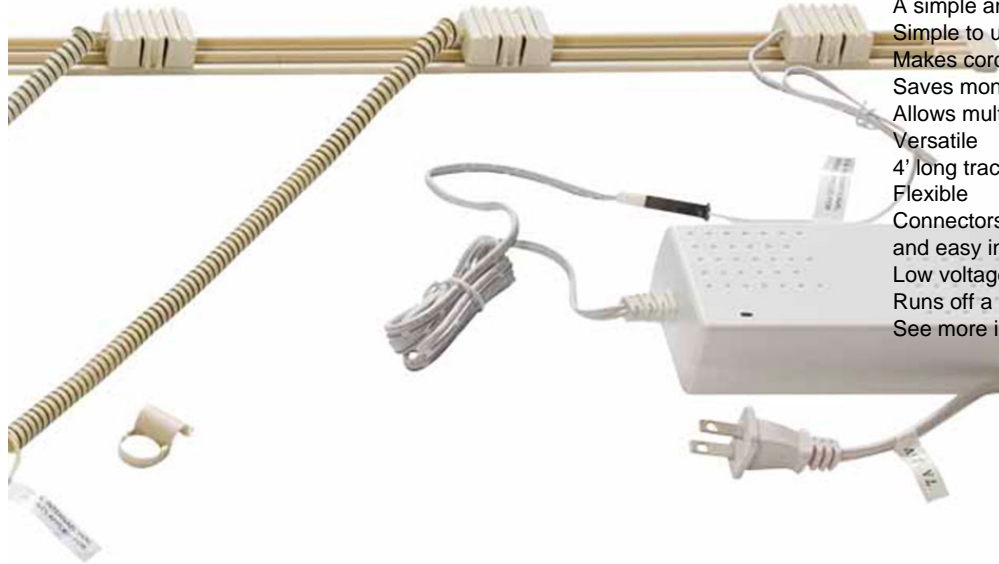

RTC

HIGHLIGHT POWER SYSTEM

Low voltage lighting and other devices connect via coiled wires to the slim power track.
A simple and effective low voltage power system for retail fixtures.

Simple to use

Makes cord management fast and easy and simplifies planogram resets and shelf repositioning.

Saves money

Allows multiple devices to connect to one power track, eliminating redundant power supplies.

Versatile

4' long track can be attached directly to peg wall or with brackets to slotted uprights.

Flexible

Connectors, from low voltage devices, can be placed anywhere along the track, providing flexibility and easy installation.

Low voltage power

Runs off a single 12v or 24v class 2 power supply.

See more information at www.rtc.com