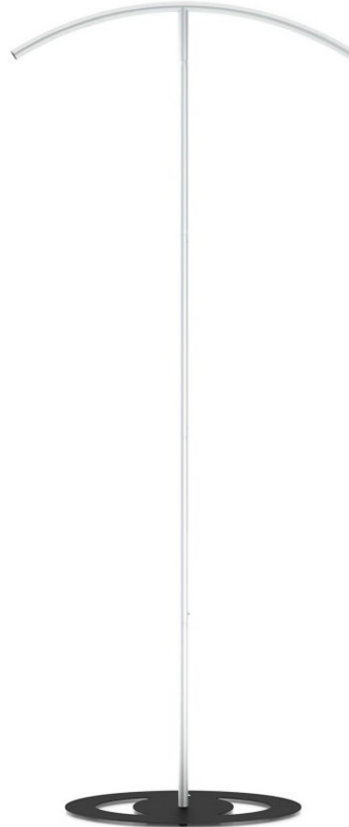

TESTRITE VISUAL

ALLE BANNER STAND™

Allé Pillowcase Banner Stands Customized Versions Available And Quoted On Request. Allé Stands are made of aluminum alloy tubing Steel weighted bases with support bushing 80" High and approximately 33" wide at the top. Available with or without the carry bag. Available with or without double sided graphics. See the complete collection at www.testrite.com