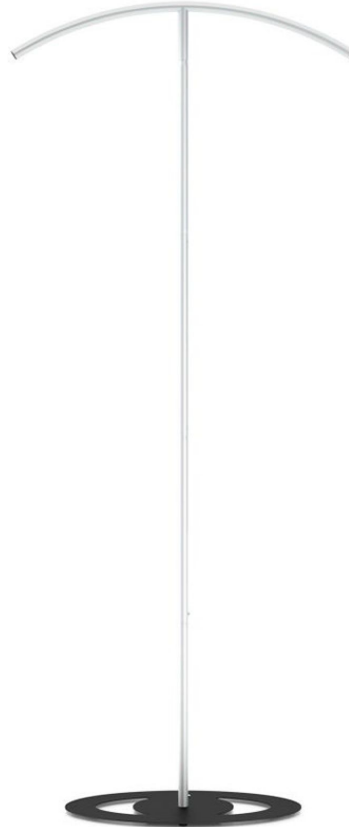

## TESTRITE VISUAL

### ALLE BANNER STAND™

Allé Pillowcase Banner Stands Customized Versions Available And Quoted On Request. Allé Stands are made of aluminum alloy tubing Steel weighted bases with support bushing 80" High and approximately 33" wide at the top. Available with or without the carry bag. Available with or without double sided graphics. See the complete collection at [www.testrite.com](http://www.testrite.com)